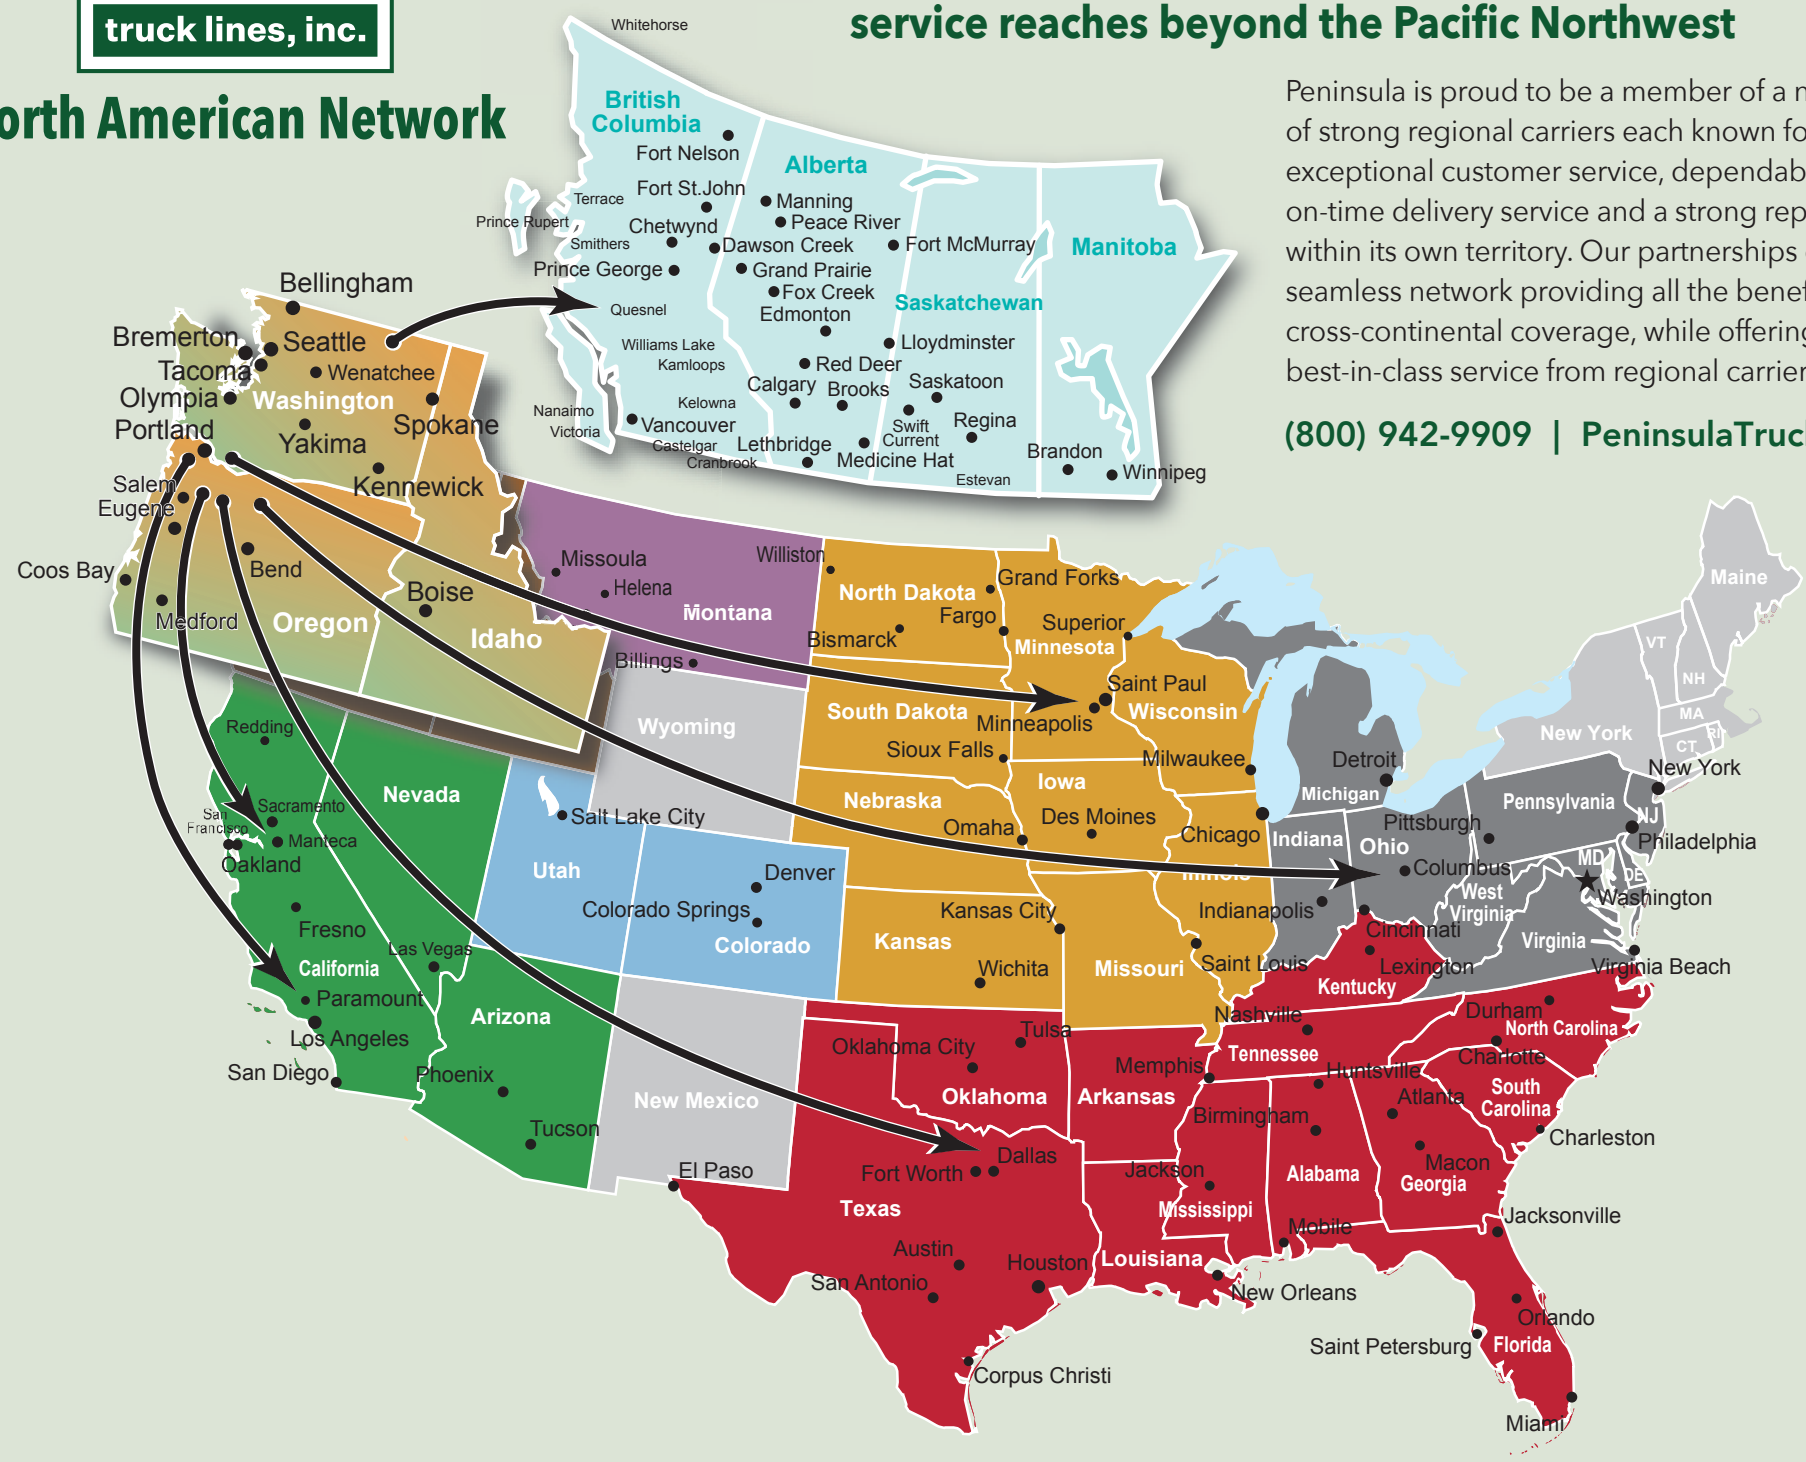

Transcontinental LTL Service: Our less-than-truckload (LTL) service reaches beyond the Pacific Northwest

North American Network

Peninsula is proud to be a member of a network of strong regional carriers each known for exceptional customer service, dependable on-time delivery service and a strong reputation within its own territory. Our partnerships create a seamless network providing all the benefits of cross-continental coverage, while offering best-in-class service from regional carriers.

(800) 942-9909 | PeninsulaTruck.com